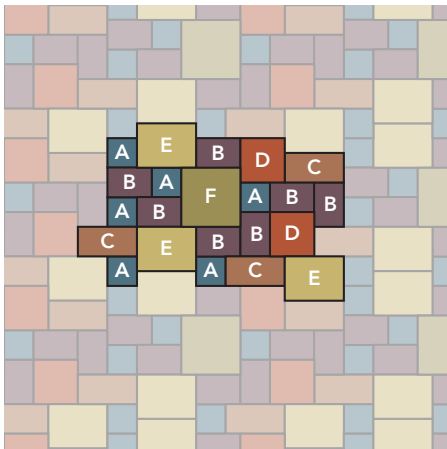

SAMPLE PAVER LAYOUTS

Mediterranean
100 square foot repeating

Tuscany
100 square foot repeating

Telluride
100 square foot repeating

Mount Evans
40 square foot repeating

Pikes Peak:
39 square foot repeating

Boulderado
120 square foot repeating

- 12 x 12" A
- 12 x 18" B
- 12 x 24" C
- 18 x 18" D
- 18 x 24" E
- 24 x 24" F
- 12 x 30" G
- 18 x 30" H
- 12 x 36" K
- 24 x 36" M
- 36 x 36" O

www.lyonssandstone.com

303.823.5659

info@lyonssandstone.com