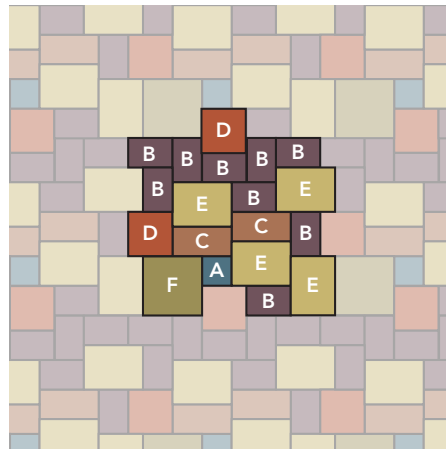

SAMPLE PAVER LAYOUTS

Mediterranean
100 square foot repeating

Tuscany
100 square foot repeating

Telluride
100 square foot repeating

Mount Evans
40 square foot repeating

Pikes Peak:
39 square foot repeating

Boulderado
120 square foot repeating

- 12 x 12" A
- 12 x 18" B
- 12 x 24" C
- 18 x 18" D
- 18 x 24" E
- 24 x 24" F
- 12 x 30" G
- 18 x 30" H
- 12 x 36" K
- 24 x 36" M
- 36 x 36" O

www.lyonssandstone.com

303.823.5659

info@lyonssandstone.com