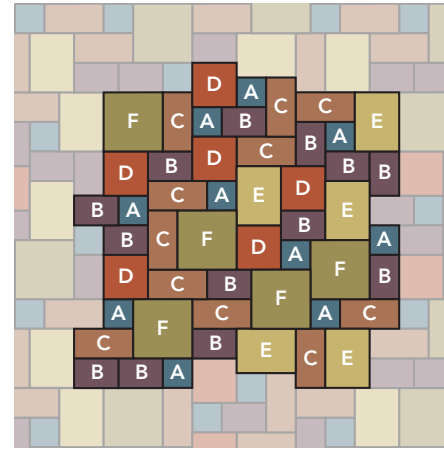

SAMPLE PAVER LAYOUTS

Mediterranean
100 square foot repeating

Tuscany
100 square foot repeating

Telluride
100 square foot repeating

Mount Evans
40 square foot repeating

Pikes Peak:
39 square foot repeating

Boulderado
120 square foot repeating

- 12 x 12" A
- 12 x 18" B
- 12 x 24" C
- 18 x 18" D
- 18 x 24" E
- 24 x 24" F
- 12 x 30" G
- 18 x 30" H
- 12 x 36" K
- 24 x 36" M
- 36 x 36" O

www.lyonssandstone.com

303.823.5659

info@lyonssandstone.com