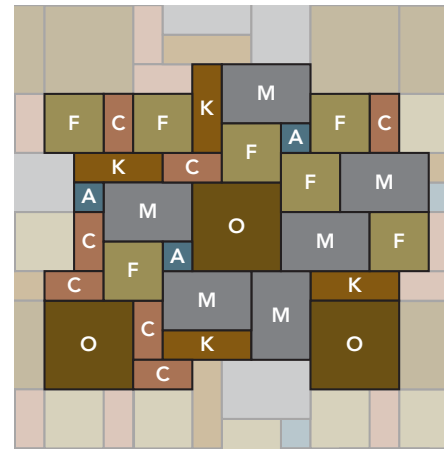

SAMPLE PAVER LAYOUTS

Mediterranean
100 square foot repeating

Tuscany
100 square foot repeating

Telluride
100 square foot repeating

Mount Evans
40 square foot repeating

Pikes Peak:
39 square foot repeating

Boulderado
120 square foot repeating

- 12 x 12" A
- 12 x 18" B
- 12 x 24" C
- 18 x 18" D
- 18 x 24" E
- 24 x 24" F
- 12 x 30" G
- 18 x 30" H
- 12 x 36" K
- 24 x 36" M
- 36 x 36" O

www.lyonssandstone.com

303.823.5659

info@lyonssandstone.com