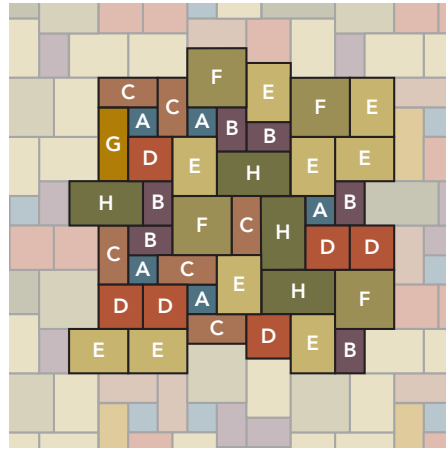

SAMPLE PAVER LAYOUTS

Mediterranean
100 square foot repeating

Tuscany
100 square foot repeating

Telluride
100 square foot repeating

Mount Evans
40 square foot repeating

Pikes Peak:
39 square foot repeating

Boulderado
120 square foot repeating

- 12 x 12" A
- 12 x 18" B
- 12 x 24" C
- 18 x 18" D
- 18 x 24" E
- 24 x 24" F
- 12 x 30" G
- 18 x 30" H
- 12 x 36" K
- 24 x 36" M
- 36 x 36" O

www.lyonssandstone.com

303.823.5659

info@lyonssandstone.com