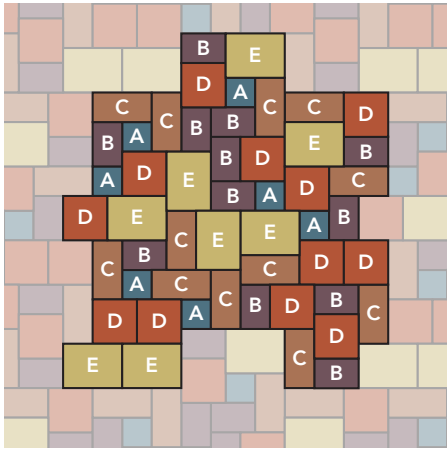

SAMPLE PAVER LAYOUTS

Mediterranean
100 square foot repeating

Tuscany
100 square foot repeating

Telluride
100 square foot repeating

Mount Evans
40 square foot repeating

Pikes Peak:
39 square foot repeating

Boulderado
120 square foot repeating

- 12 x 12" A
- 12 x 18" B
- 12 x 24" C
- 18 x 18" D
- 18 x 24" E
- 24 x 24" F
- 12 x 30" G
- 18 x 30" H
- 12 x 36" K
- 24 x 36" M
- 36 x 36" O

www.lyonssandstone.com

303.823.5659

info@lyonssandstone.com